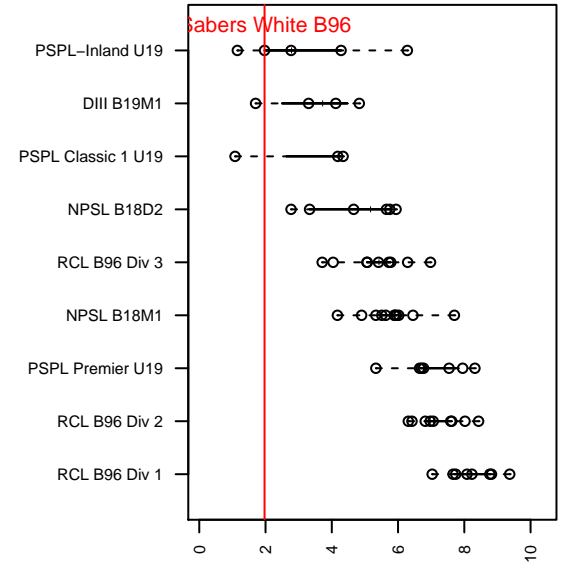

Sabers White B96

Spokane Sabers FC
Spokane, WA
B96 total strength=1286
attack=8.65 defense=3.37
fall league = PSPL-Inland U19

alt names used:

Venues played:
2014 PSPL-Inland U19

**attack and defense variance (black dot)
relative to other teams
and top 10 in region**

**attack and defense rating
relative to others at age
and all opponents in last 13 months**

Performance relative to 13 month average

Performance relative to 13 month average

date	home		away		venue	pred.home	pred.away
2014-11-15	Pullman Pumas B95	3	Sabers White B96	3	2014 PSPL-Inland U19	2.44	3.46
2014-11-08	Sabers White B96	0	Soccer Edge Academy Black B96	9	2014 PSPL-Inland U19	0.36	7.18
2014-11-01	Sabers White B96	3	3 Rivers Grey B96	1	2014 PSPL-Inland U19	1.40	2.44
2014-10-25	IEYSA Newport FC Thomas B97	0	Sabers White B96	1	2014 PSPL-Inland U19	1.38	3.79
2014-10-18	FC Spokane White B96	4	Sabers White B96	1	2014 PSPL-Inland U19	4.89	0.98
2014-10-11	Sabers White B96	3	CB United B95	3	2014 PSPL-Inland U19	1.32	4.26
2014-10-11	Sabers White B96	3	FC Spokane White B97	8	2014 PSPL-Inland U19	2.25	2.50
2014-10-04	Walla Walla United Puma B95	2	Sabers White B96	6	2014 PSPL-Inland U19	2.80	3.20
2014-09-27	Sabers White B96	0	Cheney Storm Lamphere B96	1	2014 PSPL-Inland U19	2.50	1.42
2014-09-21	Breakers Thielman-Cox B97	4	Sabers White B96	0	2014 PSPL-Inland U19	5.68	0.73